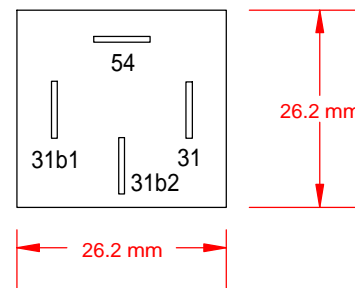

SM285 WIPER INTERVAL TIMER

ALIAN ELECTRONICS P/L

- * Tabs, 6.3mm x 0.8mm x 12.5mm
- * Plastic: ABS, Black, type NO.121
- * Operating Voltage: 12V
- * Max operating current: 16 Amps
- * Operating time Delay: 4 seconds

Contact View