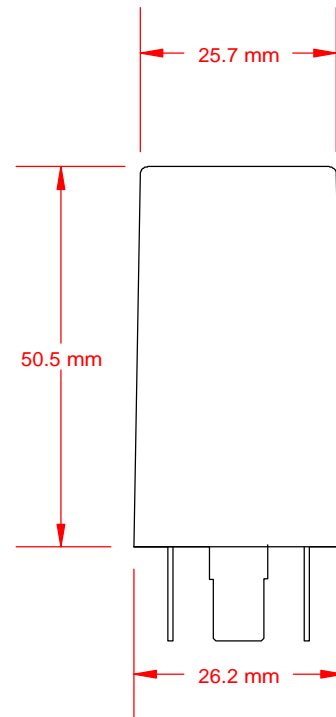

SM285 WIPER INTERVAL TIMER

ALIAN ELECTRONICS P/L

- * Tabs, 6.3mm x 0.8mm x 12.5mm
- * Plastic: ABS, Black, type NO.121
- * Operating Voltage: 12V
- * Max operating current: 16 Amps
- * Operating time Delay: 4 seconds

Contact View